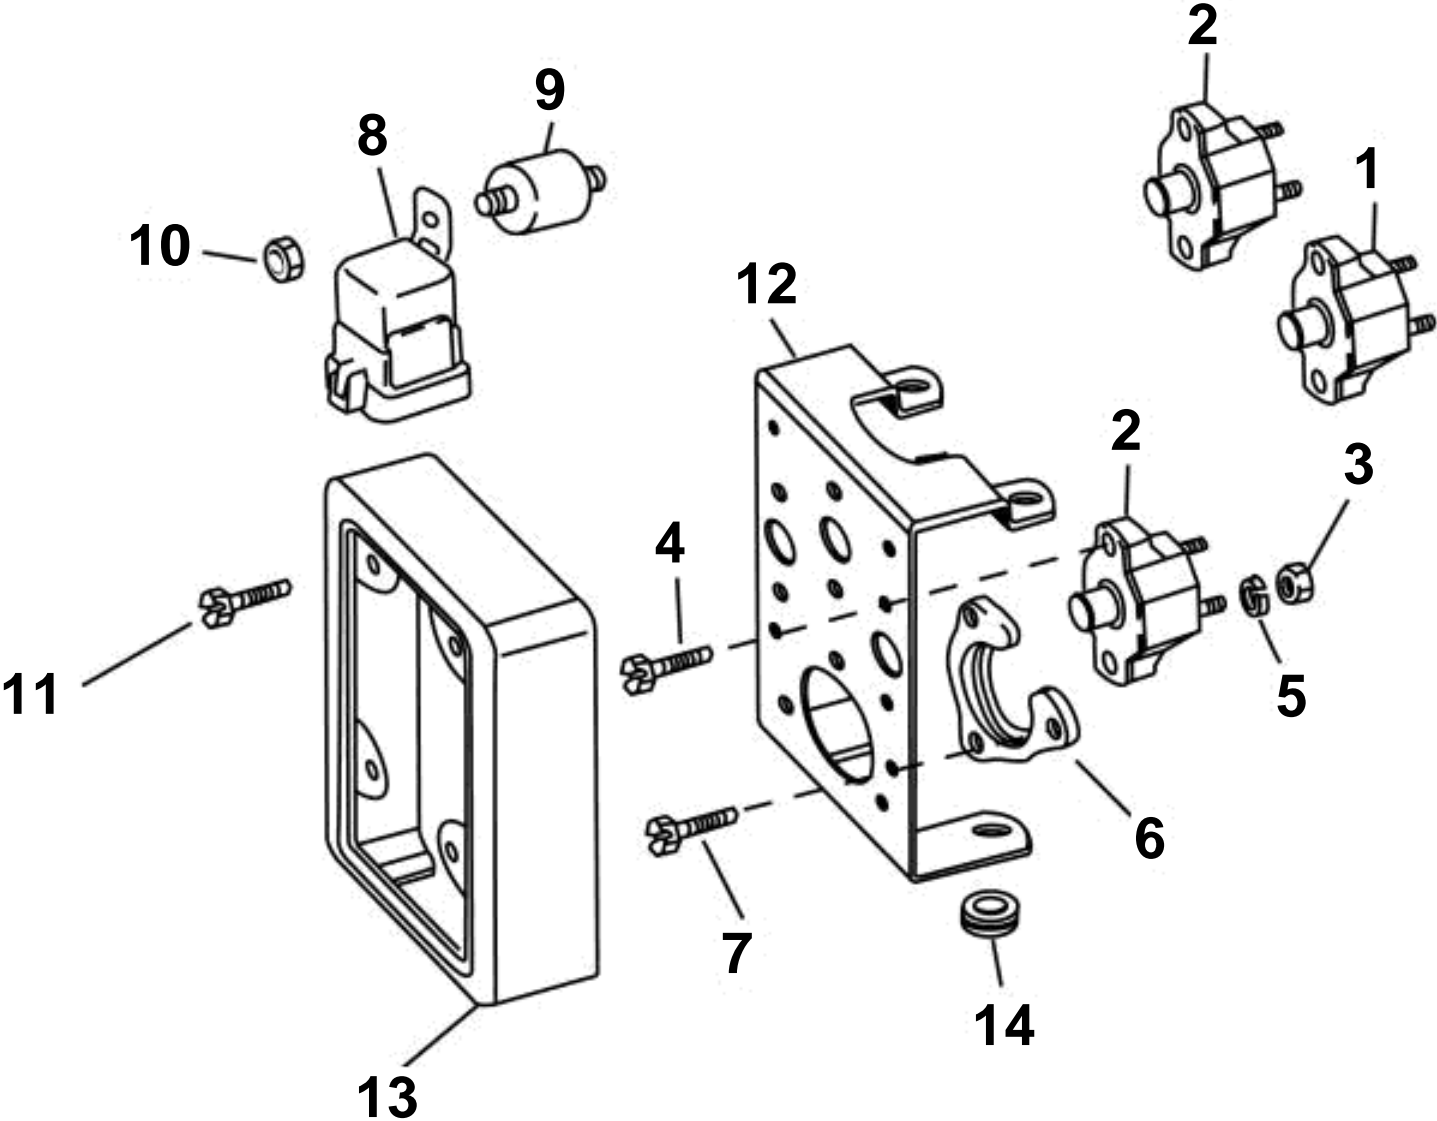

ENGINE WIRE HARNESS BRACKET

# ENGINE WIRE HARNESS BRACKET

REF	PART NO.	QTY	DESCRIPTION	NOTES
1	3854162	1	Breaker, 12.5 amp, electronic engine control	
2	3854164	2	Fuse, 50 amp, main; trim pump	
3	3852064	6	Nut, Circuit breaker terminals	
4	3853620	2	Screw, Circuit breaker to bracket	Engine
5	3852001	6	Lock washer, Circuit breaker terminals	
6	3852825	1	Retainer, Engine cable	
7	3852208	3	Screw, Retainer, engine cable end to bracket	
8	3854138	1	Relay, Starter motor	
9	3850234	1	Isolation, Relay mounting	
10	3852118	1	Nut, Relay to isolator	
11	3855938	4	Screw, Circuit breaker cover to bracket	
	3852182	1	Lock washer, Nut to circuit breaker bracket	
12	3856186	1	Bracket, Circuit breaker & engine cable	
13	3856764	1	Cover, Circuit breaker bracket	
14	941263	2	Grommet, Circuit breaker bracket	